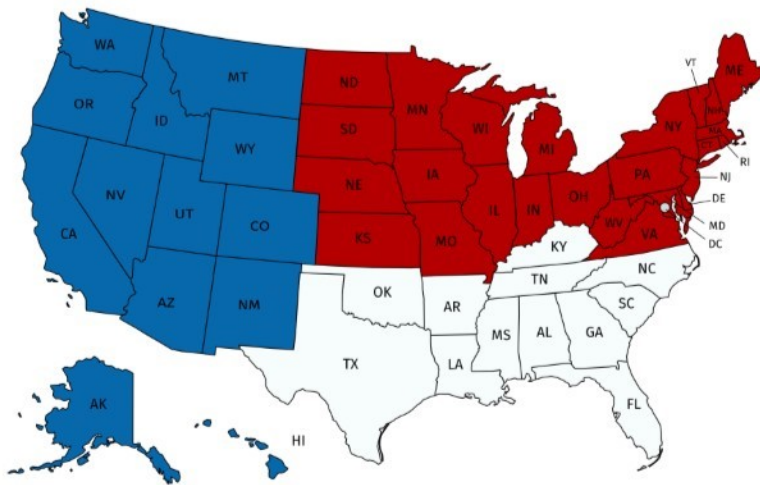

Worldwide Foam Contact Chart

| Inquiry Type | Name | Email | Phone Number |
|------------------------------------|------------------|----------------------------|----------------|
| All Locations: Customer Service | | info@worldwidefoam.com | (574) 968-8268 |
| Midwest Business Development | John Vinci | jvinci@worldwidefoam.com | (574) 575-9319 |
| Southern Business Development | Will Parrish | wparrish@worldwidefoam.com | (574) 318-6372 |
| West Coast Business Development | Brandon White | bwhite@worldwidefoam.com | (310) 353-6349 |
| Inside Sales: XLPE | Kierra Yoder | kierra@worldwidefoam.com | (574) 968-8268 |
| Inside Sales: Elastomerics | Aimee Nelson | anelson@worldwidefoam.com | (606) 371-5123 |
| Quality Department | Ray Petit | rpetit@worldwidefoam.com | (574) 968-8268 |
| Customer Service Manager | Sarah Harris | sarah@worldwidefoam.com | (574) 968-8268 |

Not sure which territory you
are in?

Check out our map to see!

West Coast
including Baja, MEX

Southern (white)

Midwest
including Canada & Mexico